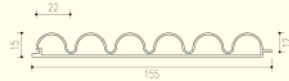

2900 x 150 x 15 mm

WBK37