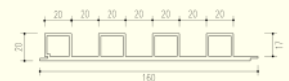

2900 x 144 x 19 mm

WBK38

2900 x 160 x 24mm

WBK39

2900 x 195 x 28 mm

WPC
Wall Panel Indoor

www.maxproindonesia.com